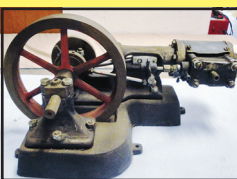

TOOL AUCTION

MARILYN S. AND THE LATE CHARLIE E. PEEL
SATURDAY, OCTOBER 28, 2017 • 10 AM

AUCTION BUILDING: HWY 5 SOUTH IN CENTERVILLE, IOWA

SHOP EQUIPMENT: Central Machinery 12" X 36" Metal Lathe, model 33274 on Stand; Central Machinery Milling & Drilling Machine; Delta Band Saw; Delta Drill Press; Miller Arc Wire Welder; Air or Hyd Motor Hoist; Porter & Cable Drill Press; Large Delta Sander; Delta Key Hole Saw; Craftsman Router Stand; Grizzly Shear; Rockwell Disc Sander; Chicago Elec Welding Mig/70 Wire Welder AND Easy Mig 101/1 Welder; Everlast Power Plasma Cutter; Router Stand (10 to 15 Routers); Compact Pipe Bender; Wissota Bench Grinder; Delta Planer; 2 Delta Grinders; Dremel 4" Table Saw; Belt Sander; Grizzly Band Sander; Ridgid Drum Sander; Dewalt Chop Saw; 8" Eastwood Bench Grinder/Sander; Large Blue Vise; Dust Collector; Acetylene Torch on Cart w/ tanks; Cummins 20 Ton Air/Hyd Shop Press; Metal Brakes; Bead Roller; Hyd Pipe Bender; ++

ANTIQUE AIR POPCORN ENGINES, CANOPY STORAGE BUILDING,

CARGO TRAILERS, MISC: Antique Air Popcorn Engine (from Popcorn Stand, near center of Centerville Square) and also one Mfg by C.Cretors & Co. Chicago Ill, # 5865, Pat 1893-1894; Canopy Storage Building; 2 Pace American Enclosed Cargo Trailers (double axle, brand new tires); Dewalt 3750 PSI Gas Power Washer w/ Honda 13 HP Motor; John Deere LA140 Riding Mower, low hrs; Mo-Jack; Large Metal JD Wagon; New JD 1128 DDE Snow Blower; Bear Cat Model 80 Chipper Shredder; Husqvarna 650 R22 Rear Tine Tiller; Scaffolding; Good Ladders; Lumber; and much much more. **MR PEEL TOOK VERY GOOD CARE OF ALL HIS TOOLS. IT WILL BE A PLEASURE TO SELL THESE FOR MRS. PEEL.**