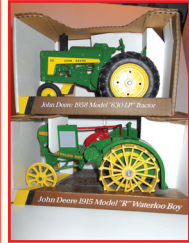

Tonka trucks, tractors, cement mixer, T6 loader, 20 pieces in all; Cream top milk bottles; Three metal table-top fans; Blatz wooden beer box; Several meat grinders: Keen Kutter and others; Matchbox items; Die cast toys; 1957 Bel Aire glass car; 15 + Lunch boxes, some with Thermos bottles; Several NASCAR items; 30 + toy farm tractors, John Deere, McCormick Deering, International Harvester, several are precision; Pink and Green Depression glass; Other glassware; Carnival Glass items; Nest of Hall bowls; Lots of Cranberry glass; Auburn toys; Cast iron pot & skillets; Milk cans; Two egg crates; neon Red Dog beer sign, and more.