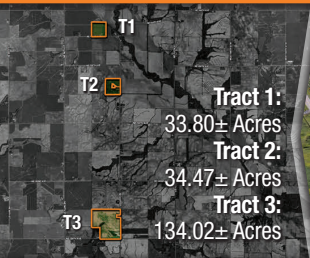

LIVE & ONLINE BIDDING FARMLAND AUCTION

WHITAKER MARKETING GROUP
AUCTIONS | REAL ESTATE

202.29 AC±

OFFERED AS
3 TRACTS
70.13 CSR2
ON TILLABLE ACRES

POLK COUNTY, IOWA

Tract 3:

Tract 1:
33.80± Acres
Tract 2:
34.47± Acres
Tract 3:
134.02± Acres