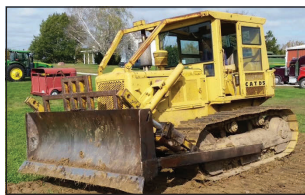

MACHINERY REDUCTION AUCTION

Late Model JD Tractors Including 7230 Premium, 4960, 5205, IHC Tractors including 1466, 6588 2+2, 856, Super M, Super A, M, Case IH 330 Turbo Till, J&M Seed Tender, JD Planters and Drills, Construction Equipment Featuring JD 331G Compact Track Loader, Cat D5 Dozer, Holcomb Scraper, JD 560R Baler, Batwing Mowers, JD S550 Combine, New Drago 8 Row Corn Head, 608c Corn Head, Brent Auger Wagon, Kenworth Semi Truck & Trailer, Ford F150 & F250, DJI Commercial Ag Drones with Tender Trailer, Much More!

Thursday, June 20 - 10:10 am

23645 Hwy V, Dearborn, MO • Online Bidding Available