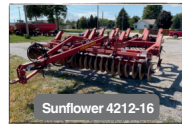

Haybuster 2660