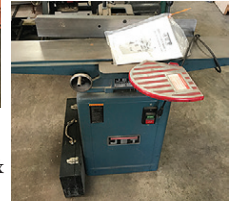

Large Pile of Scrap Iron

Collectibles: Coffee Grinder & Primitives; 20" 100 Lb Anvil on Wood Block; Yard Windmill w/Miniature Pump; Several Well Pump Cups; Primitive Tools.

Old Collector Signs to Include: Old Porcelain Colonial Bread Sign; 20"x6' Budweiser Sign; ISO-VIS D Motor Oil; License Plates.

Household to Include: Ease Full Size Elec Bed w/Wooden Headboard & Remote, Only 2 Yrs Old; Antique Oak Bed Frame w/Applied Carving; Menards Fire Safe; Full Size Bed, Complete w/Headboard; Antique Oak 43" Kitchen Table; 2 Antique Oak Wall Phones; 120V 10,200 BTU Window Air Cond; Mid Size Upright Freezer; Dorm Fridge; Custom Made Modern Oak Kitchen Cabinet; Microwave; Hoover Upright Vacuum, Like New; Old Highchair; Char-Broil T-22d LP Gas Grill; Large Snoopy Collection; Plus, Much More Household & Collectibles.