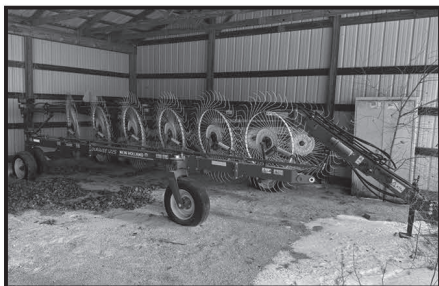

LOCATION: Due to the passing of Mr. George Hiley, the following will be sold at the farm south of Altamont, MO. From Altamont (6 miles west of Gallatin on Hwy 6) turn south on Hwy J for 1.5 miles to the sale location. From Highway 36 (7.5 miles east of Cameron or 6 miles west of Hamilton) turn north on Hwy J, for 8 miles to the farm. Auction signs posted on sale day!

HIGHLIGHTS INCLUDE: 2008 Kubota M9540HDC MFWD tractor w/ front loader, 3023 hrs.; Massey-Ferguson 150 2wd tractor, 3019 hrs.; Agco 3009 9' disc mower, w/ caddy, low time; Redline 24' pasture harrow, hyd. fold; 2015 New Holland Duravee 1225 12 wheel high-capacity rake; John Deere 535 round baler; 3-pt. Frontier 9' hyd. blade; 2010 Dodge Dakota SXT 4wd pickup truck; 5'x10' utility tilt trailer; 3-pt MF 8' tandem disc; Honda Fourtrax 4-wheeler; 3-pt Massey Ferguson 59 5' brush cutter; 3-pt Danuser post hole digger, w bit; Big dog Alpha MP zero-turn mower, 96 hrs.; Husqvarna 350 chainsaw; plus tools, shop related, antiques, guns, household and much more!

DETAILED LIST & PHOTOS ONLINE:

www.TeterAuction.com

FOR ADDITIONAL INFORMATION, CONTACT AUCTION MANAGERS:

Josh Teter (660) 734-2111 | David Blackburn (660) 649-8208

GEORGE HILEY ESTATE

TETER
AUCTION COMPANY

TETER AUCTION COMPANY, LLC

(660) 240-9161

www.TeterAuction.com

722 Washington St. P.O. Box 723

Chillicothe, MO 64601