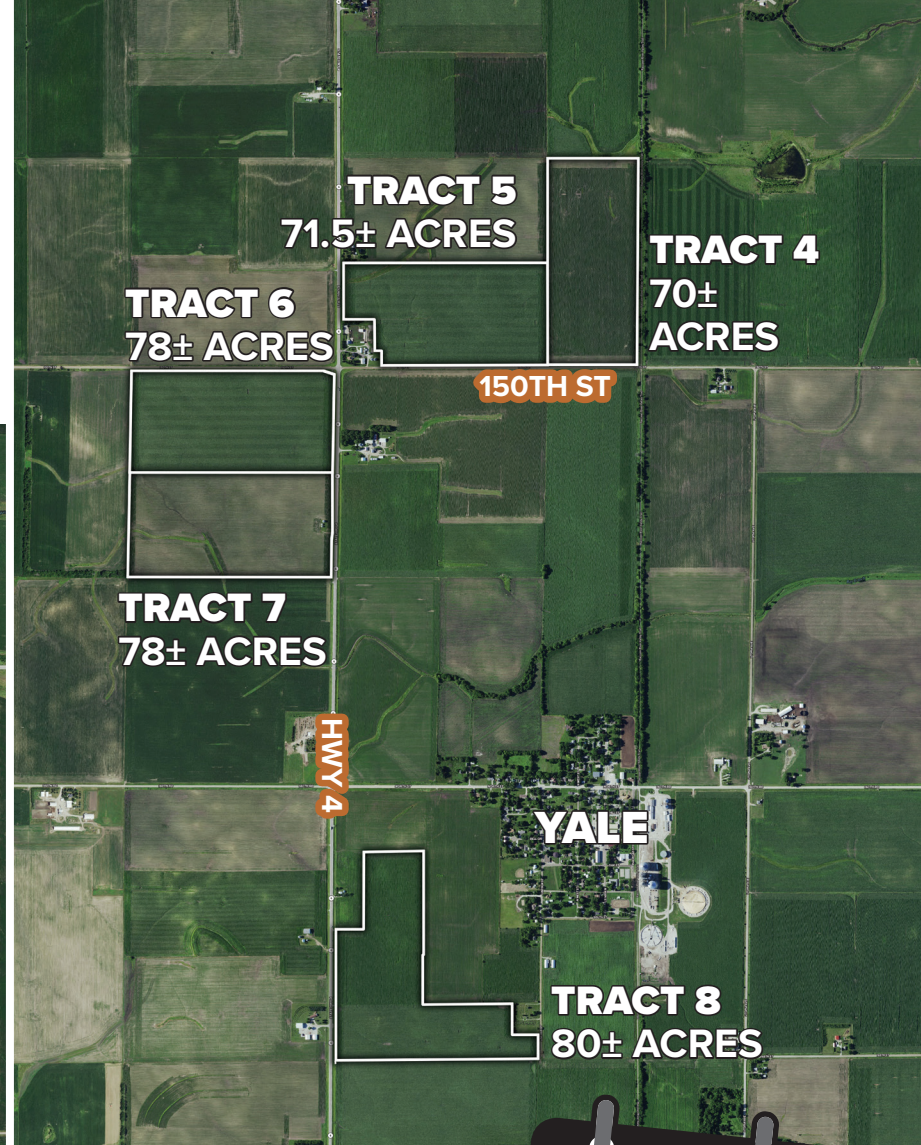

GUTHRIE COUNTY, IOWA

## 635.86± ACRES OFFERED AS 8 TRACTS

- Investment Potential
- Fantastic Yields
- Great CSR

**AUCTION LOCATION:**

**PANORA COMMUNITY CENTER**  
115 W MAIN ST, PANORA, IA 50216

**WHITAKER MARKETING GROUP**  
AUCTIONS | REAL ESTATE