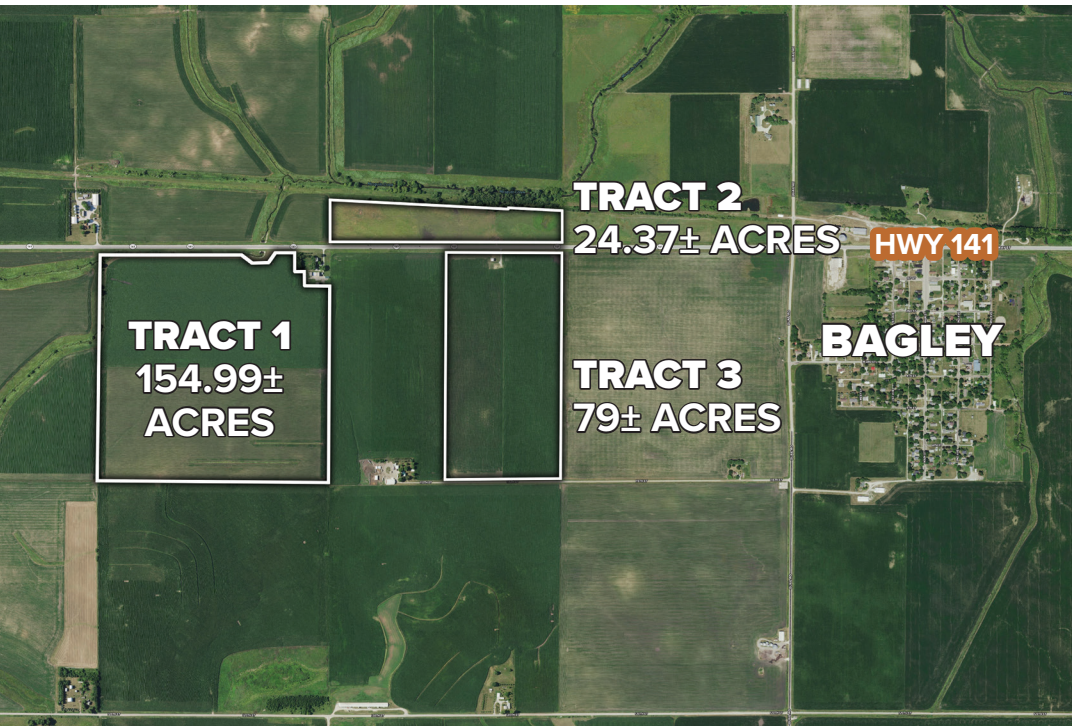

GUTHRIE COUNTY, IOWA

## 635.86± ACRES OFFERED AS 8 TRACTS

- Investment Potential
- Fantastic Yields
- Great CSR

**AUCTION LOCATION:**

**PANORA COMMUNITY CENTER**  
115 W MAIN ST, PANORA, IA 50216

**WHITAKER MARKETING GROUP**  
AUCTIONS | REAL ESTATE