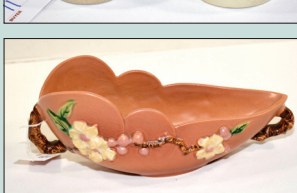

Mark Younger, Auctioneer

For complete listings and pictures visit our website

660-541-1977

YOUNGERAUCTION.COM

Email: yac@youngerauction.com