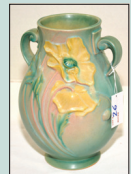

Mark Younger, Auctioneer

For complete listings and pictures visit our website

660-541-1977

YOUNGERAUCTION.COM

Email: yac@youngerauction.com